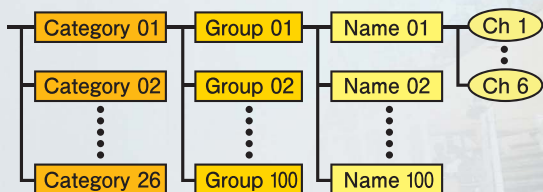

One-Touch Scan Button

The link scan dynamically adds and deletes a category or a group to the scan list, even while scanning.

Efficient 3-Level Memory Management

A total of 1600 memory channels can be classified in 3 levels: by "Category" (up to 26 categories), by "Group" (up to 100), and "Memory name" (up to 100).